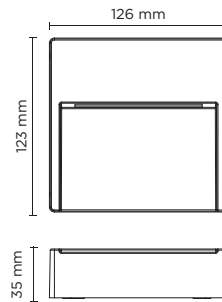

401602

SURF MINI SQUARE

Square wall surface-mounted luminaire for outdoor installation on a wall, no recess needed. Phospho-chromatised and polyester powder coated die-cast copper-free aluminium body, tempered safety glass, moulded silicone gasket and stainless steel screws. Built-in LED driver 220-240V 50-60Hz, with 6 mid-power CREE XH-G LED. IP65 rating.

Technical features

Technical data

Wattage	4 WATT
IP Rating	IP65
IK Rating	IK08
Material	High corrosion resistance die-cast copper-free aluminum body and frame.
Coating	Polyester powder coating with phosphochromating pre-finish
Light source	NR. 6 x CREE XH-G LED
Screws	Stainless steel
Transformer	Electronic power supply 220/240V 50/60Hz built-in
Gasket	Silicone rubber
Glass	Tempered
Rubber grommet	M12 Rutaseal® in EPDM
Gross weight	0,60 Kg

light source	light beam options	lumen output (lm)	lumin. efficacy (lm/w)
3000°K warm-white			
mid power led	 floor washer 180°	350	87.50

Finish color options: